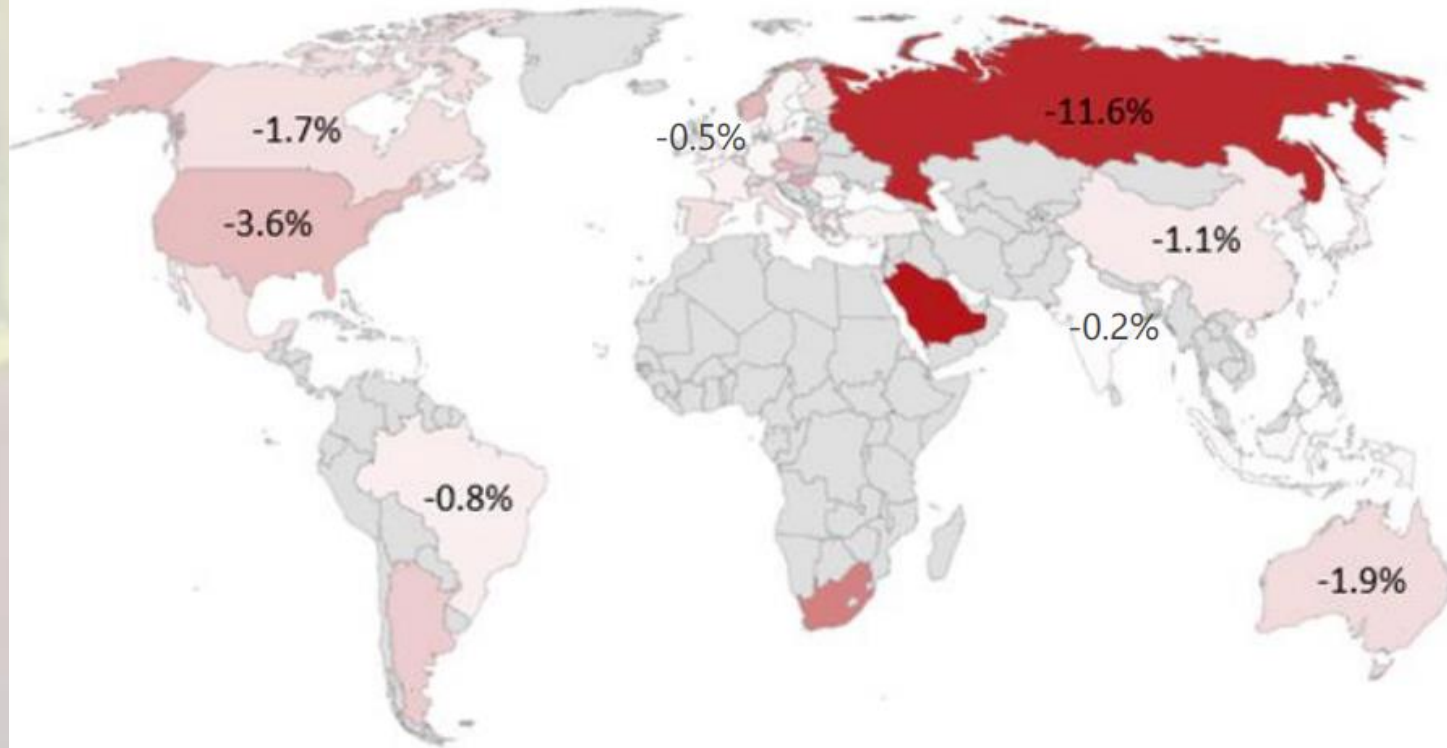

World: GDP difference from baseline, 2050

Net Zero
-12.50% 2.00%

OXFORD
ECONOMICS

CLIMATE SCENARIOS OXFORD ECONOMICS' METHODOLOGICAL APPROACH EXPLAINED

Felicity Hannon

*Associate Director, Climate Scenarios and
Modelling*