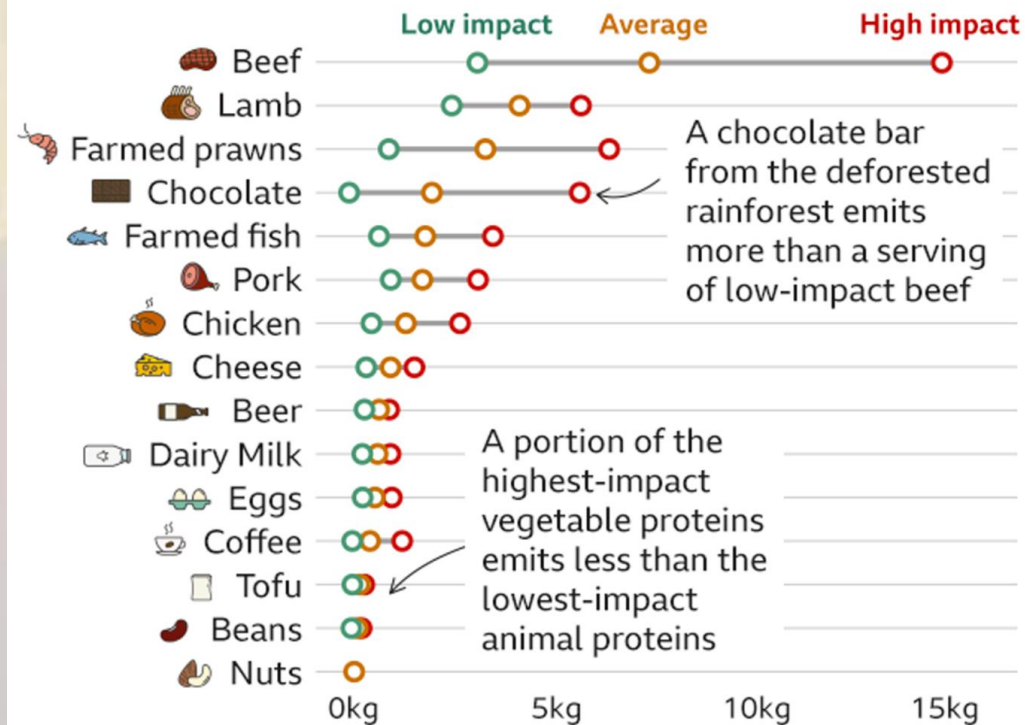

Source: Global Witness

Climate change: Four things you can do about your carbon footprint

By Daniel Kraemer & Joe Whitwell
BBC News

🕒 26 October

GETTY IMAGES

Eat less, fly less, drive less

Kilograms of greenhouse gas emissions per serving

Note: The figures for each food are based on calculations using data from 119 countries. Serving sizes are from the British Dietetic Association (BDA) and Bupa.

Source: Poore & Nemecek (2018), Science

Emissions from different modes of transport