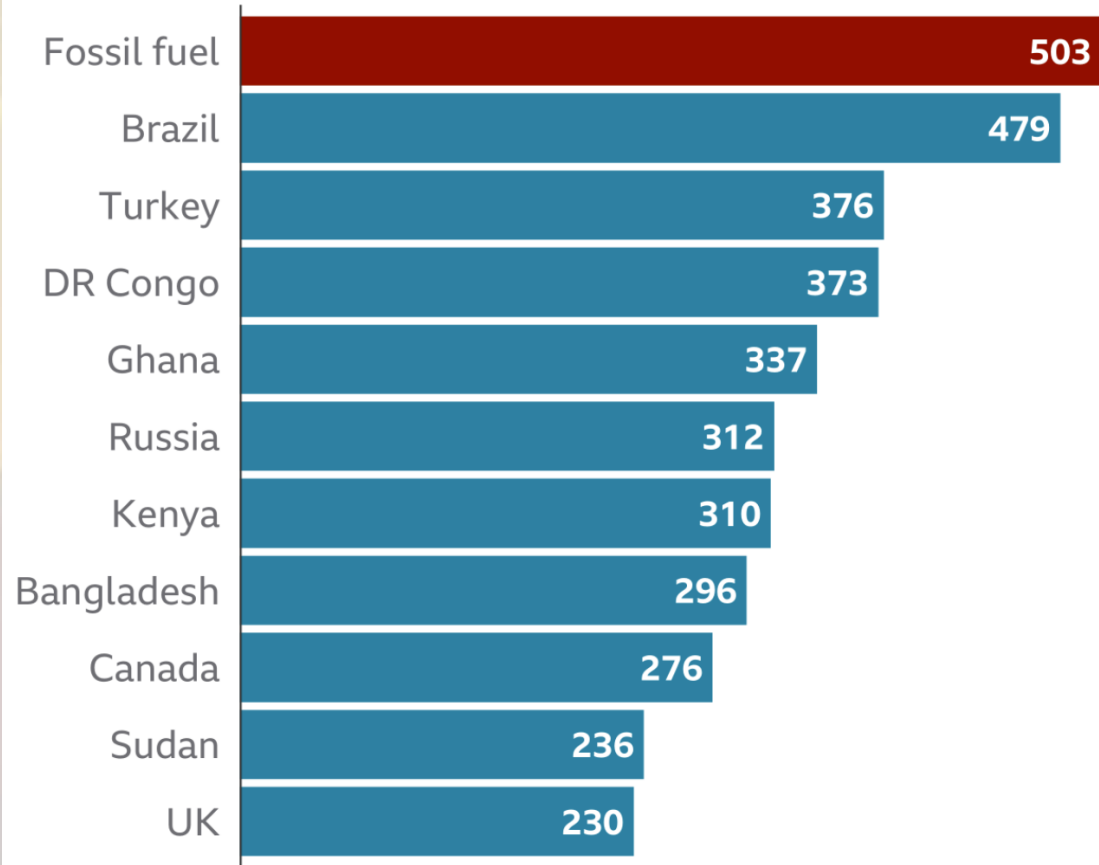


A photograph of a brown horse in a stable stall. The horse is facing right and has a circular logo on its side. In the background, there is a wooden horse head sculpture on the wall and a window with a grid pattern. The scene is lit with warm, indoor lights.

Энотека IQ
12 ноября 2021

COP26 delegates associated with fossil fuel industries outnumber national delegations

Some delegates associated with fossil fuel industries are also included in national delegation totals